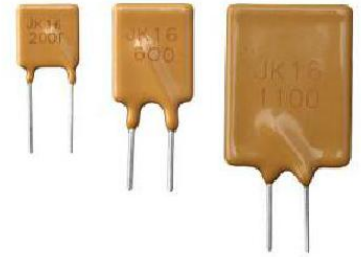

HUAAN LIMITED Resettable Fuse PTC Competitive Cross Reference* Guide

16V Series Resettable Fuse PTC			
HUAAN LIMITED PTC Part Number	Littelfuse PTC Part Number	Bourns PTC Part Number	Littelfuse Formerly Tyco TE
JK16-010T			
JK16-020T			
JK16-030T			
JK16-050T			
JK16-075T			
JK16-090T			RUSBF090
JK16-110T			RUSBF110
JK16-135T			RUSBF135
JK16-160T			RUSBF160
JK16-200T			
JK16-300	16R300G	MF-RG300	RGEF300
JK16-400	16R400G	MF-RG400	RGEF400
JK16-500	16R500G	MF-RG500	RGEF500
JK16-600	16R600G	MF-RG600	RGEF600
JK16-700	16R700G	MF-RG700	RGEF700
JK16-800	16R800G	MF-RG800	RGEF800
JK16-900	16R900G	MF-RG900	RGEF900
JK16-1000	16R1000G	MF-RG1000	RGEF1000
JK16-1100	16R1100G	MF-RG1100	RGEF1100
JK16-1200	16R1200G		RGEF1200
JK16-1300			
JK16-1400	16R1400G		RGEF1400

Please pay attention: HUAAN LIMITED's Part Number is perfect replacement for Littelfuse ,Bourns,Resettable Fuse PTC part number,which circuit and design need not to be changed.

sales@huaandz.com

abc0734@126.com